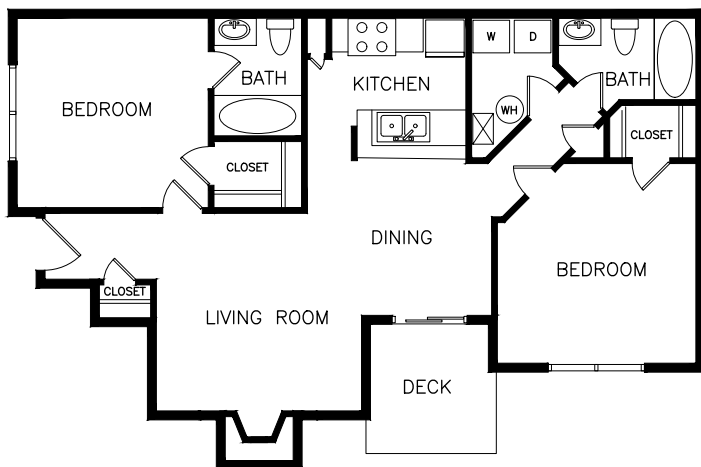

Pointe Lanier Apartments

1 Bedroom / 1 Bath

800 Sq. Ft.

\$ _____

1 Bedroom / 1 Bath

850 Sq. Ft.

\$ _____

2 Bedroom / 2 Bath

1,000 Sq. Ft.

\$ _____

2 Bedroom / 2 Bath

1,050 Sq. Ft.

\$ _____