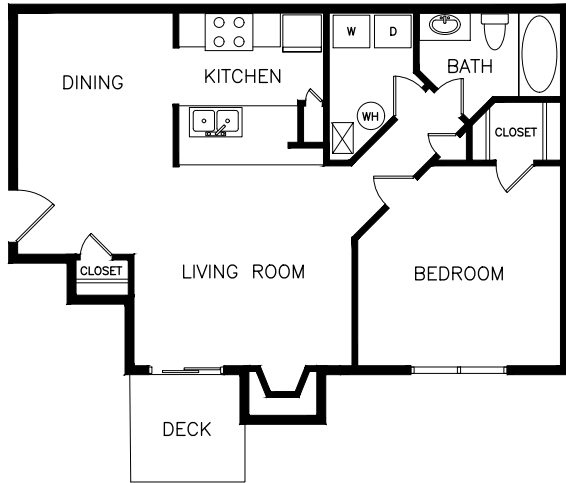

Pointe Lanier Apartments

1 Bedroom / 1 Bath

800 Sq. Ft.

\$ _____

1 Bedroom / 1 Bath

850 Sq. Ft.

\$ _____

2 Bedroom / 2 Bath

1,000 Sq. Ft.

\$ _____

2 Bedroom / 2 Bath

1,050 Sq. Ft.

\$ _____