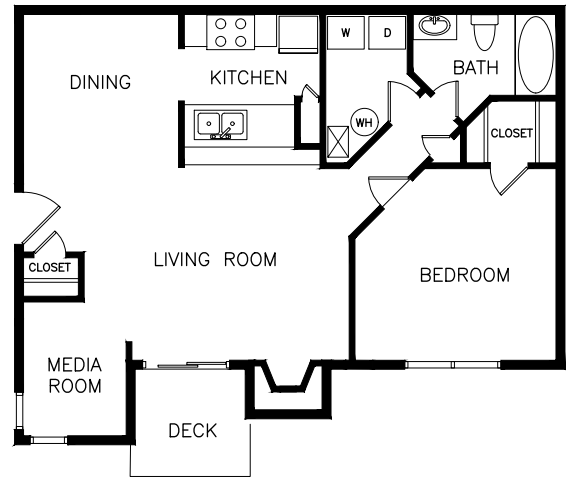

Pointe Lanier Apartments

1 Bedroom / 1 Bath

800 Sq. Ft.

\$ _____

1 Bedroom / 1 Bath

850 Sq. Ft.

\$ _____

2 Bedroom / 2 Bath

1,000 Sq. Ft.

\$ _____

2 Bedroom / 2 Bath

1,050 Sq. Ft.

\$ _____