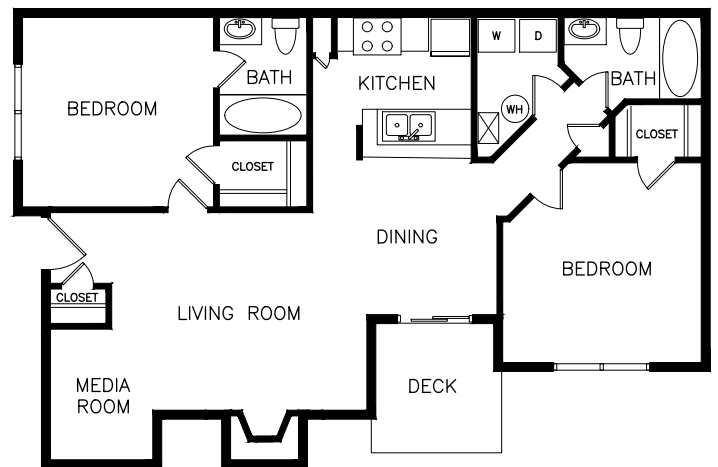

Pointe Lanier Apartments

1 Bedroom / 1 Bath

800 Sq. Ft.

\$ _____

1 Bedroom / 1 Bath

850 Sq. Ft.

\$ _____

2 Bedroom / 2 Bath

1,000 Sq. Ft.

\$ _____

2 Bedroom / 2 Bath

1,050 Sq. Ft.

\$ _____