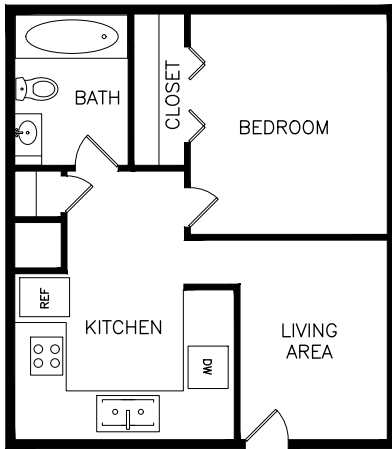

Highland Village Apartments

1 Bedroom / 1 Bath

704 Sq. Ft.

\$ _____

2 Bedroom / 1.5 Bath

Townhome

980 Sq. Ft.

\$ _____

1 Bedroom / 1.5 Bath

Townhome

796 Sq. Ft.

\$ _____

2 Bedroom / 1 Bath

940 Sq. Ft.

\$ _____

3 Bedroom / 1.5 Bath