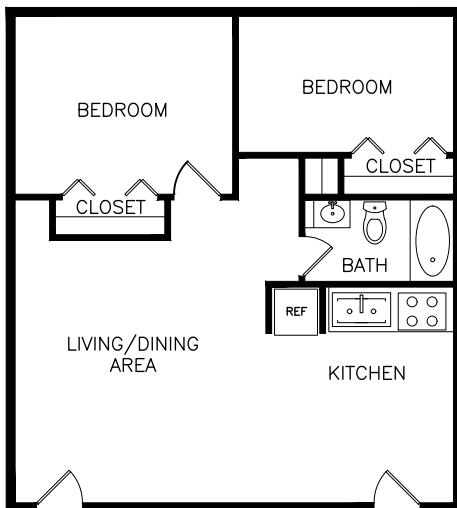

Highland Village Apartments

1 Bedroom / 1 Bath

704 Sq. Ft.

\$ _____

2 Bedroom / 1.5 Bath

Townhome

980 Sq. Ft.

\$ _____

1 Bedroom / 1.5 Bath

Townhome

796 Sq. Ft.

\$ _____

2 Bedroom / 1 Bath

940 Sq. Ft.

\$ _____

3 Bedroom / 1.5 Bath