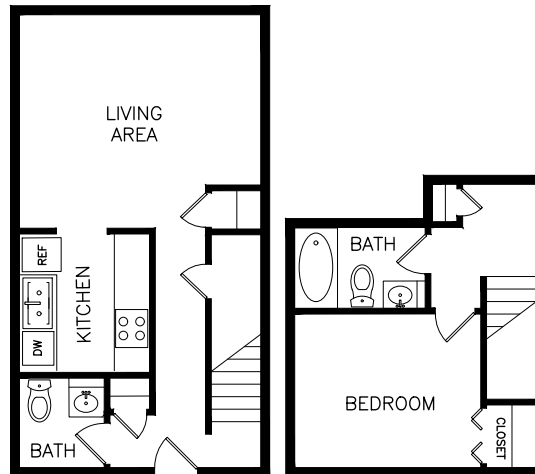

Highland Village Apartments

1 Bedroom / 1 Bath

704 Sq. Ft.

\$ _____

2 Bedroom / 1.5 Bath

Townhome

980 Sq. Ft.

\$ _____

1 Bedroom / 1.5 Bath

Townhome

796 Sq. Ft.

\$ _____

2 Bedroom / 1 Bath

940 Sq. Ft.

\$ _____

3 Bedroom / 1.5 Bath