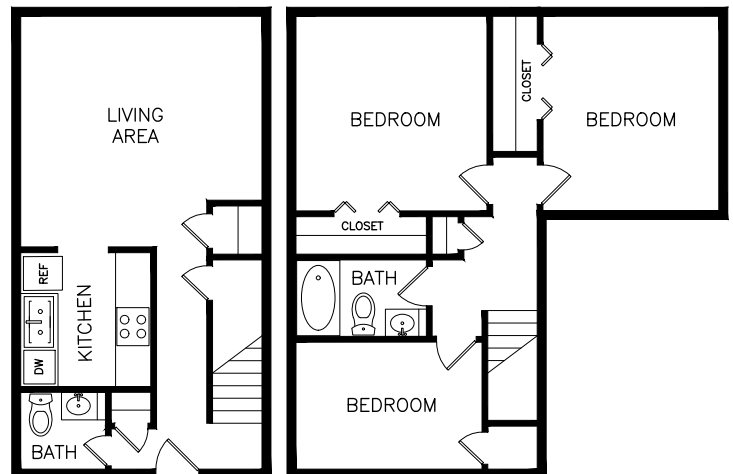

1 Bedroom / 1.5 Bath

Townhome

796 Sq. Ft.

\$ _____

2 Bedroom / 1 Bath

940 Sq. Ft.

\$ _____

3 Bedroom / 1.5 Bath