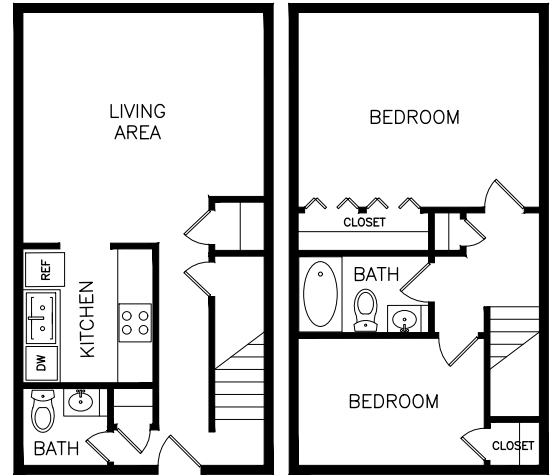

Highland Village Apartments

1 Bedroom / 1 Bath

704 Sq. Ft.

\$ _____

2 Bedroom / 1.5 Bath

Townhome

980 Sq. Ft.

\$ _____

1 Bedroom / 1.5 Bath

Townhome

796 Sq. Ft.

\$ _____

2 Bedroom / 1 Bath

940 Sq. Ft.

\$ _____

3 Bedroom / 1.5 Bath