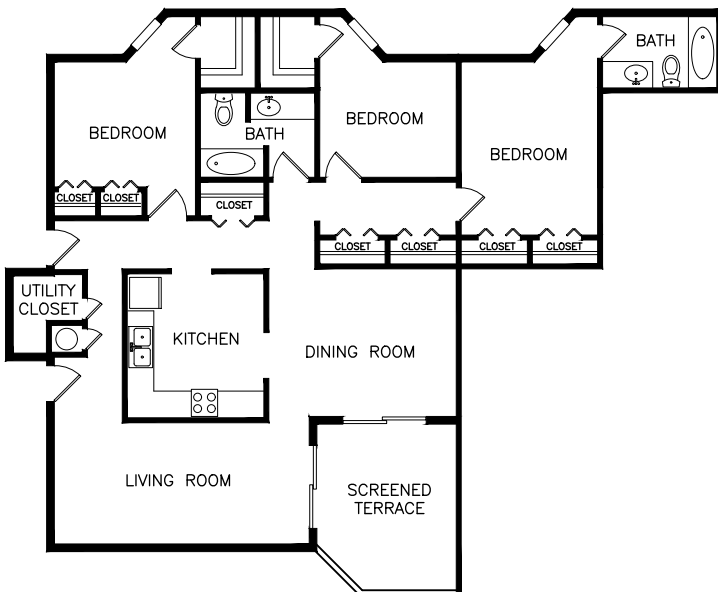

Gardens at Briarwood

The Cambridge

1 Bedroom / 1 Bath
Approx. 900 Sq. Ft
\$ _____

The Berkley

2 Bedroom / 1 1/2 Bath
Townhouse
Approx. 1,400 Sq. Ft
\$ _____

The Brentwood

2 Bedroom / 2 Bath
Approx. 1,150 Sq. Ft
\$ _____

The Carrington

3 Bedroom / 2 Bath
Approx. 1,400 Sq. Ft
\$ _____

The Charleston

3 Bedroom / 2 1/2 Bath
Townhouse
Approx. 1,700 Sq. Ft
\$ _____