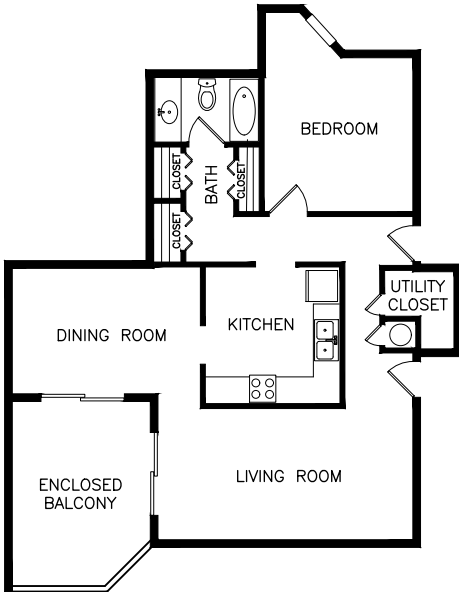

Gardens at Briarwood

The Cambridge

1 Bedroom / 1 Bath
Approx. 900 Sq. Ft
\$ _____

The Berkley

2 Bedroom / 1 1/2 Bath
Townhouse
Approx. 1,400 Sq. Ft
\$ _____

The Brentwood

2 Bedroom / 2 Bath
Approx. 1,150 Sq. Ft
\$ _____

The Carrington

3 Bedroom / 2 Bath
Approx. 1,400 Sq. Ft
\$ _____

The Charleston

3 Bedroom / 2 1/2 Bath
Townhouse
Approx. 1,700 Sq. Ft
\$ _____