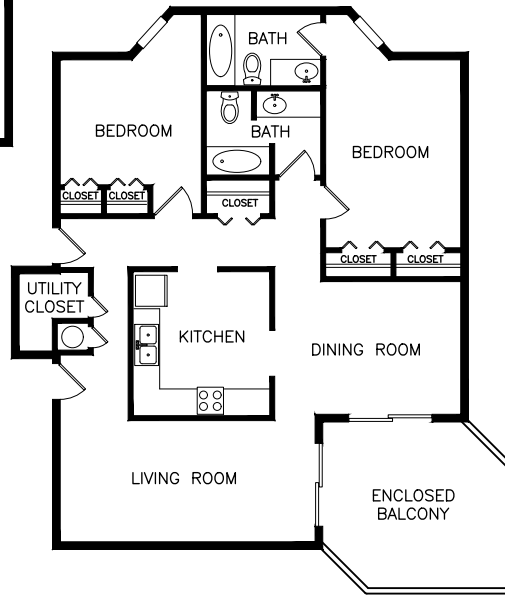

Gardens at Briarwood

The Cambridge

1 Bedroom / 1 Bath
Approx. 900 Sq. Ft
\$ _____

The Berkley

2 Bedroom / 1 1/2 Bath
Townhouse
Approx. 1,400 Sq. Ft
\$ _____

The Brentwood

2 Bedroom / 2 Bath
Approx. 1,150 Sq. Ft
\$ _____

The Carrington

3 Bedroom / 2 Bath
Approx. 1,400 Sq. Ft
\$ _____

The Charleston

3 Bedroom / 2 1/2 Bath
Townhouse
Approx. 1,700 Sq. Ft
\$ _____