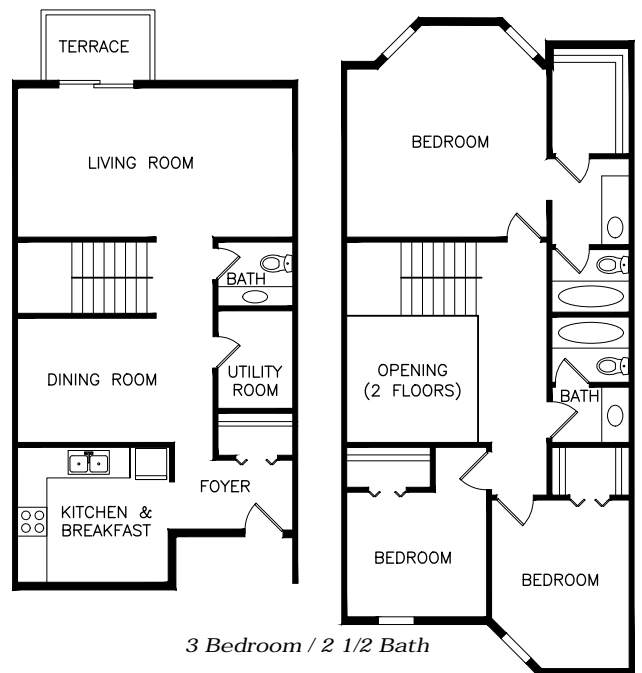

Gardens at Briarwood

The Cambridge

1 Bedroom / 1 Bath
Approx. 900 Sq. Ft
\$ _____

The Berkley

2 Bedroom / 1 1/2 Bath
Townhouse
Approx. 1,400 Sq. Ft
\$ _____

The Brentwood

2 Bedroom / 2 Bath
Approx. 1,150 Sq. Ft
\$ _____

The Carrington

3 Bedroom / 2 Bath
Approx. 1,400 Sq. Ft
\$ _____

The Charleston

3 Bedroom / 2 1/2 Bath
Townhouse
Approx. 1,700 Sq. Ft
\$ _____