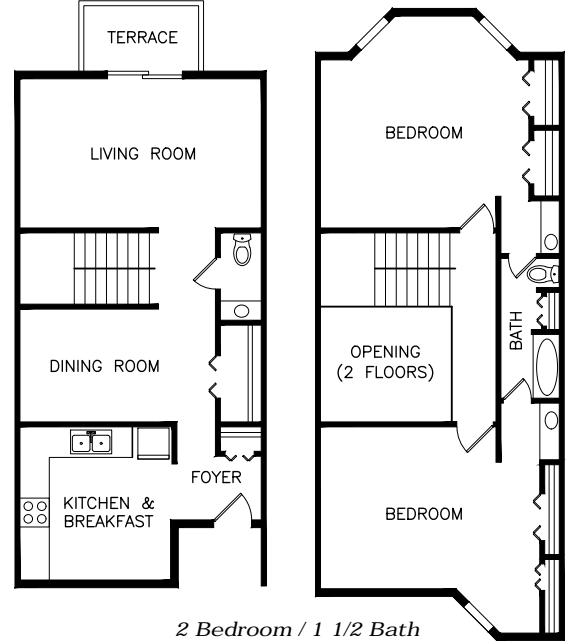

Gardens at Briarwood

The Cambridge

1 Bedroom / 1 Bath
Approx. 900 Sq. Ft
\$ _____

The Berkley

2 Bedroom / 1 1/2 Bath
Townhouse
Approx. 1,400 Sq. Ft
\$ _____

The Brentwood

2 Bedroom / 2 Bath
Approx. 1,150 Sq. Ft
\$ _____

The Carrington

3 Bedroom / 2 Bath
Approx. 1,400 Sq. Ft
\$ _____

The Charleston

3 Bedroom / 2 1/2 Bath
Townhouse
Approx. 1,700 Sq. Ft
\$ _____